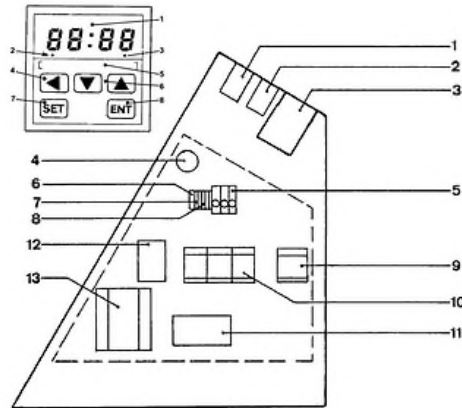

CONTACTORS & ELECTRICAL COMPONENTS

DESCRIPTION	FACTORY #	ALT P/N#
DIGITAL TIMER	6381	6381
GREEN (START) PUSHBUTTON	3Q6031-12	3275
RED (STOP) PUSHBUTTON	3Q6031-11	3274
PUSH MEMBRANE (CLEAR)	3Q0097-02	6120
LID SAFETY SWITCH	3Q6021-03	N/A
TRANSFORMER 250va	6823	6823
AUXILARY CONTACTOR	6817	6817
CONTACTOR dilm32	3QE001-01	N/A